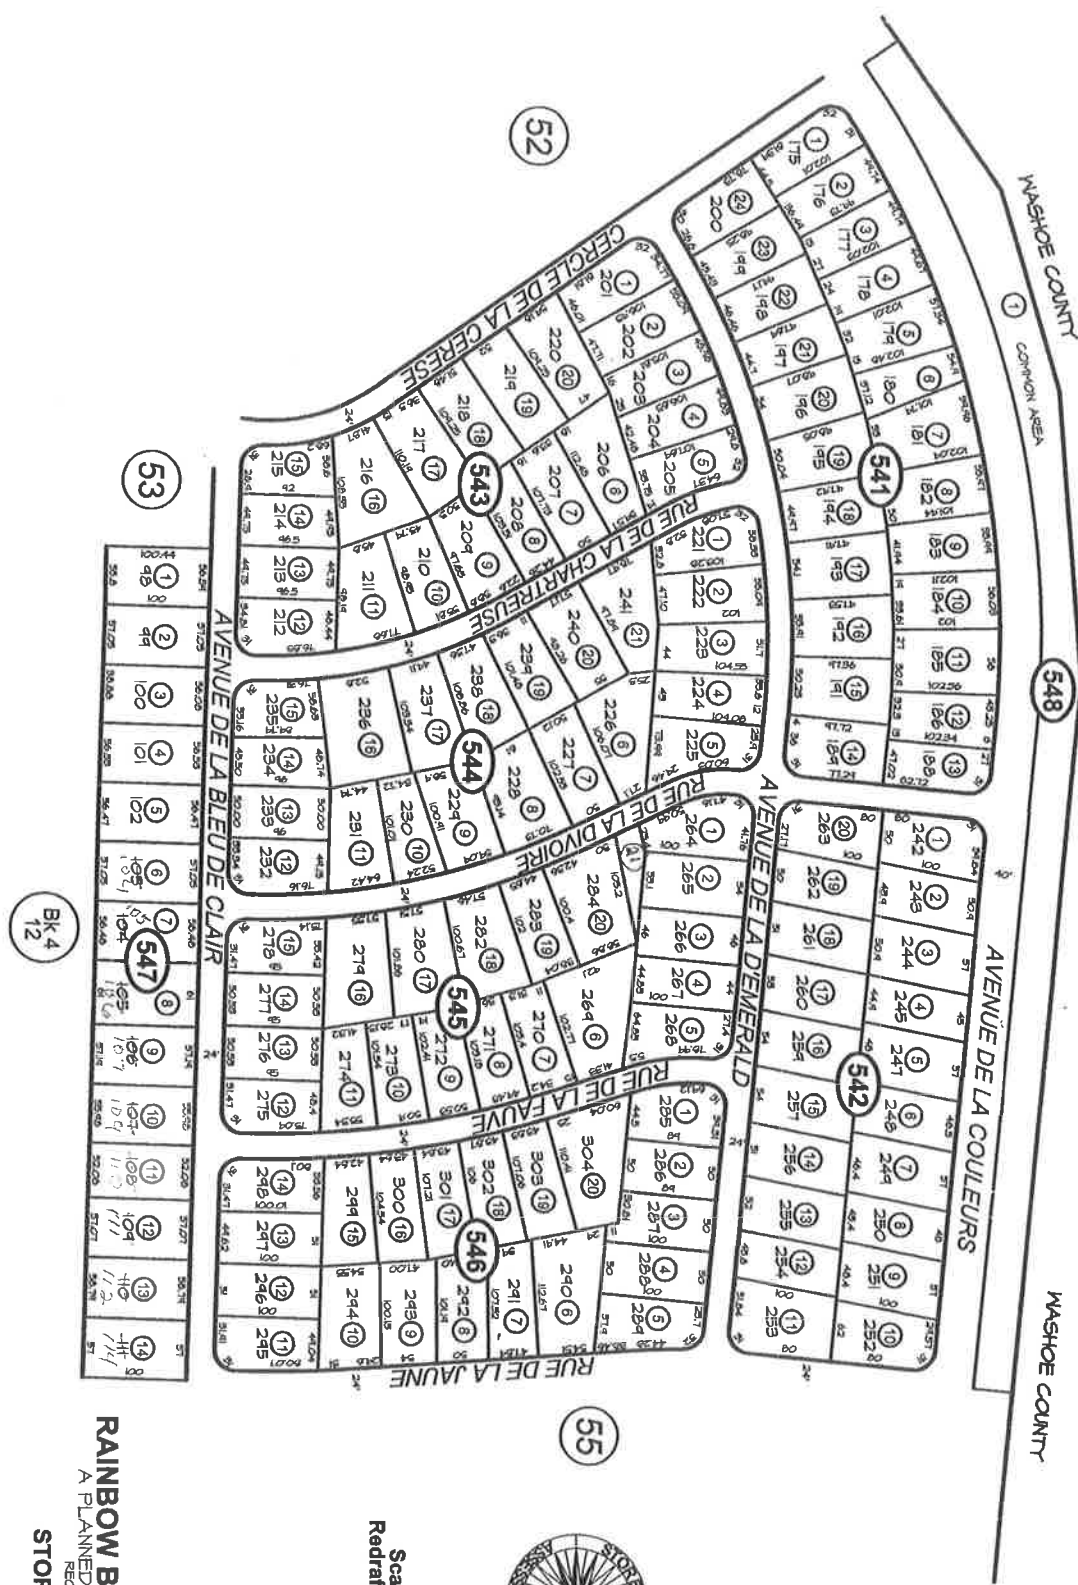

STOREY COUNTY, NEVADA
 THIS MAP IS PREPARED FOR THE USE OF THE STOREY CO. ASSESSOR FOR ASSESSMENT AND ILLUSTRATIVE PURPOSES ONLY. IT DOES NOT REPRESENT A SURVEY. NO LIABILITY IS ASSUMED AS TO THE SUFFICIENCY OR ACCURACY OF THE DATA DELINEATED HEREON.

PORTION NE1/4 SW1/4 SEC. 16
 T.19 N., R.21 E., MD.B.&M.

03-54

Scale 1:120
 Redrafted 10/1/99

RAINBOW BEND SUBDIVISION
 A PLANNED UNIT DEVELOPMENT
 RECORDED 11/6/1992
 STOREY COUNTY