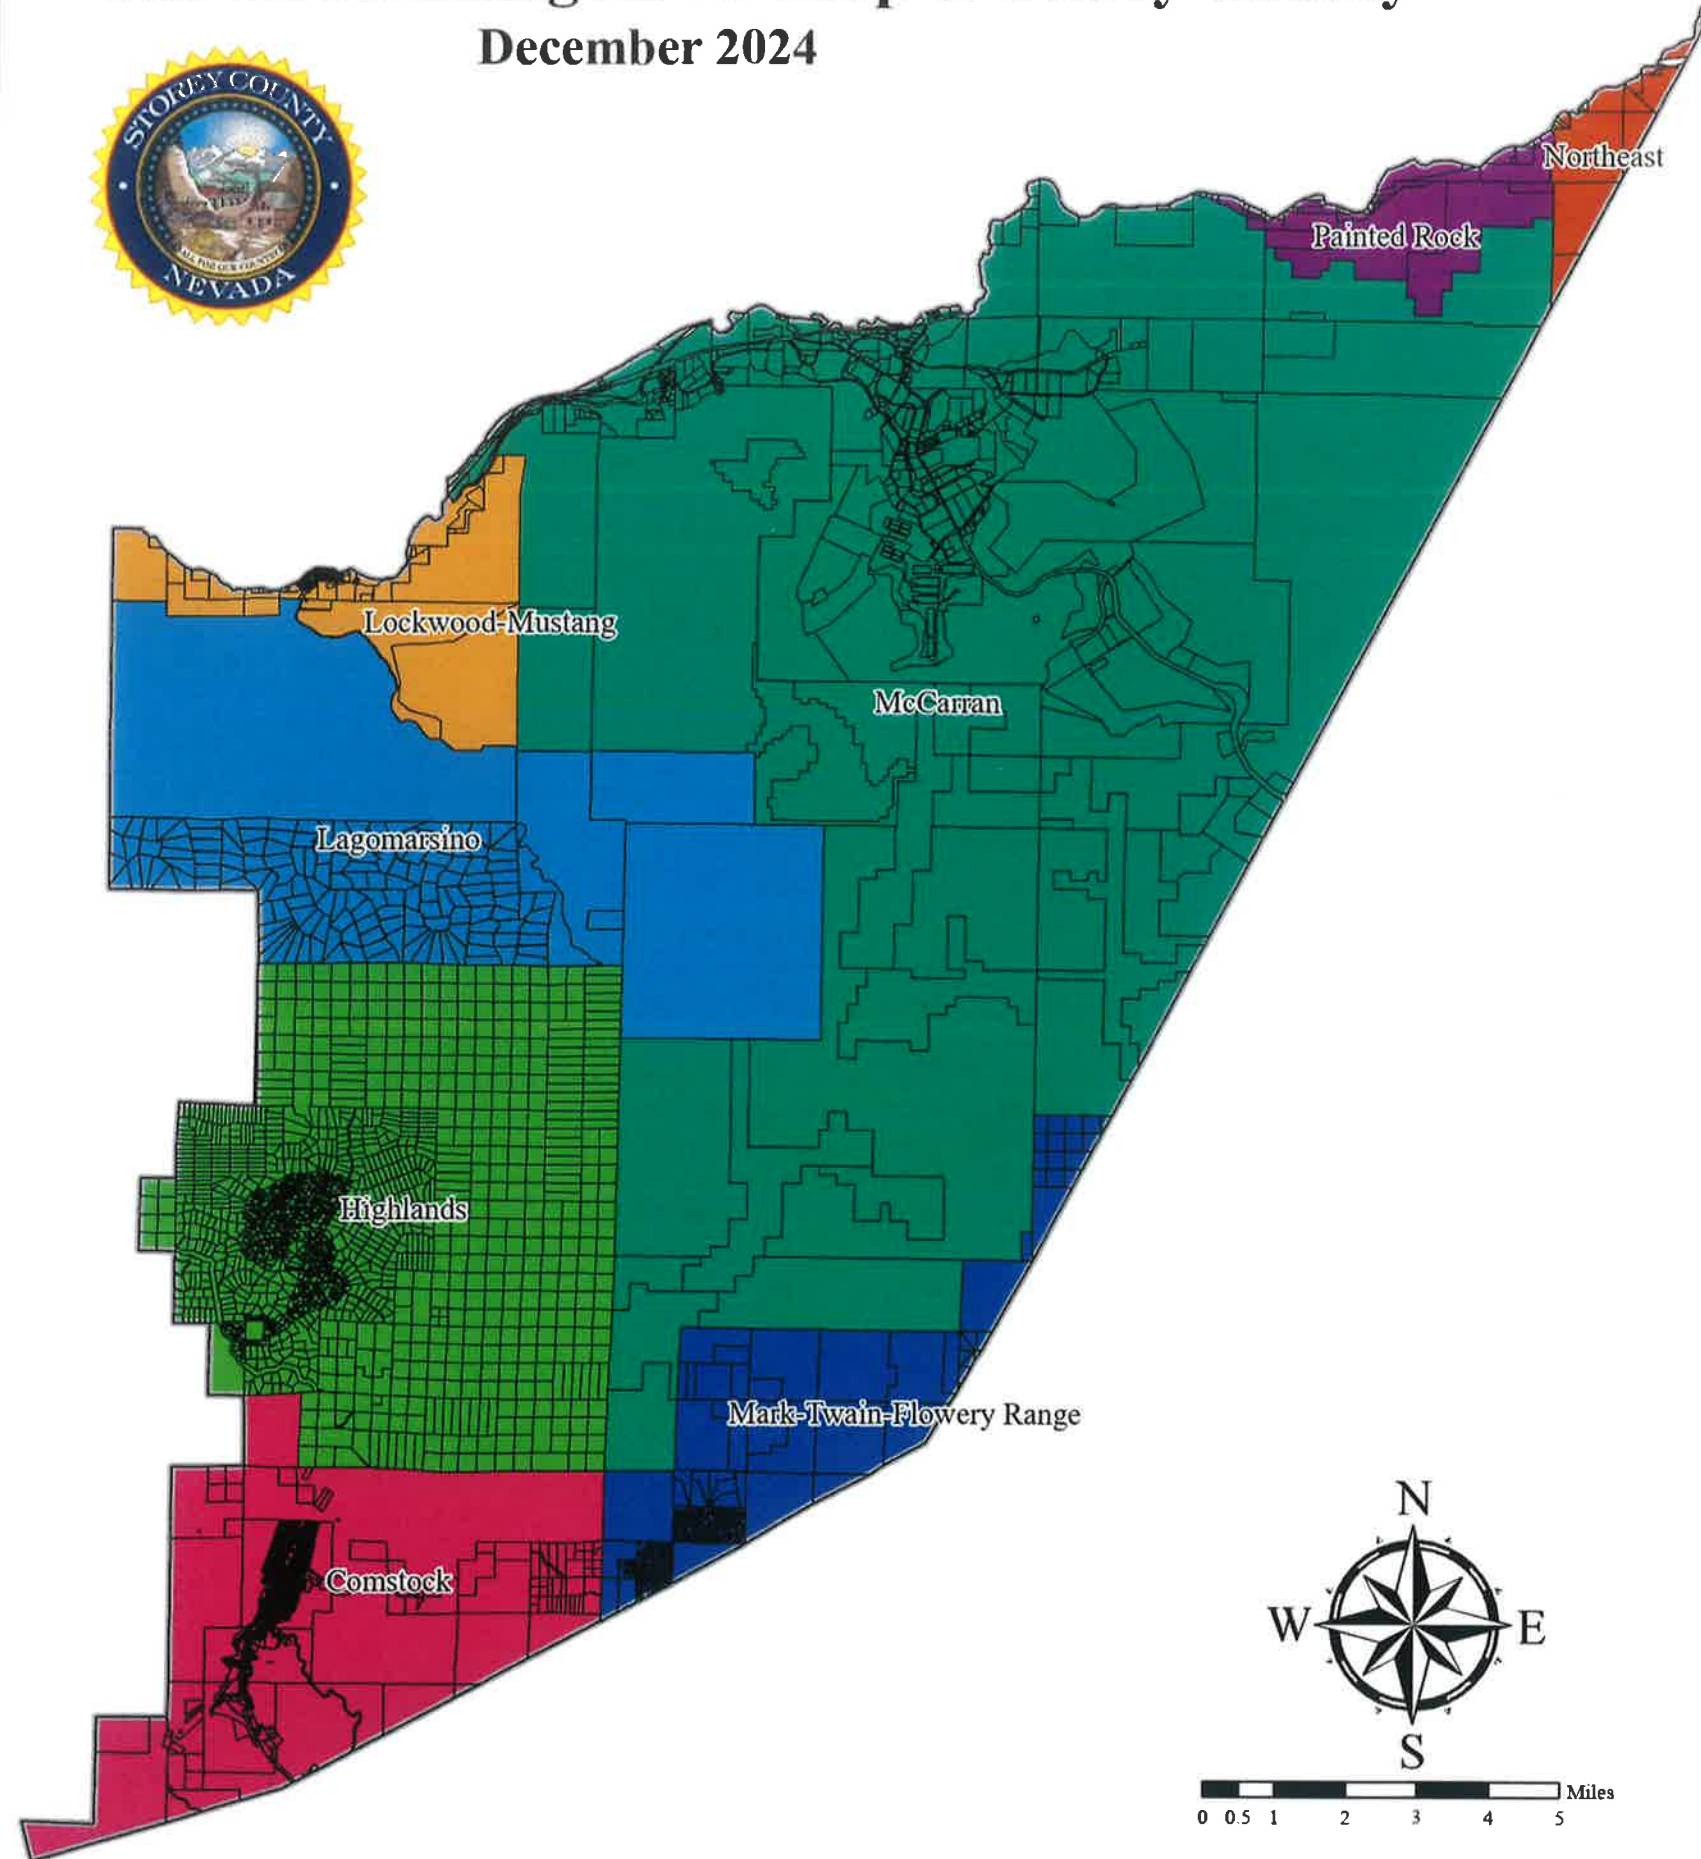

# Official Planning Areas Map of Storey County

December 2024

## Planning Area

- Comstock
- Highlands
- Lagomarsino
- Lockwood-Mustang
- Mark Twain-Flowery Range
- McCarran
- Northeast
- Painted Rock

The data contained herein has been compiled on a Geographic Information System for the use of Storey County. The data does not represent survey delineation and should not be construed as a replacement for the authoritative source, plat maps, deeds, resurveys, etc. No liability is assumed by Storey County as to the sufficiency or accuracy of the data.

This is to certify that this is the Official Master Plan Map of Storey County

*Jay Umbach* 12-5-24  
Jay Umbach  
Storey County Planning Commission Chairperson Date

*Lyndi Renaud* 12-5-24  
Lyndi Renaud  
Storey County Planning Commission Secretary Date